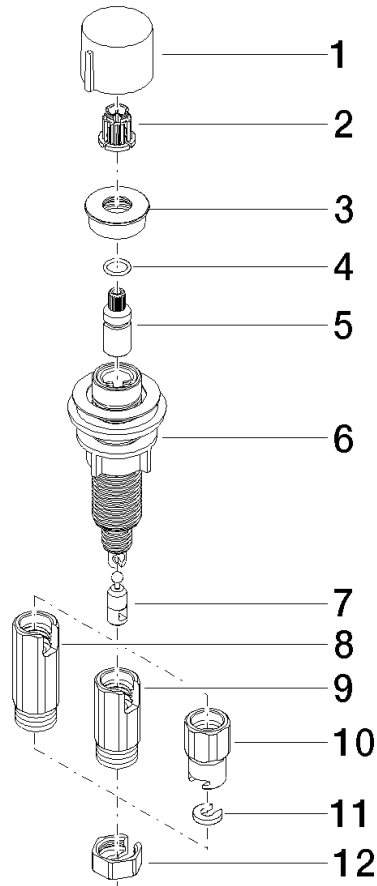

**Strainer waste with control handle - Matte Black**

ELIO

10 712 970

- control for single basin
- including adapter for Bowden cable

Fits ELIO, ENO, MEM, META SQUARE, SYNC and TARA ULTRA

Fits: ELIO, MEM, ENO, SYNC, TARA ULTRA, META SQUARE

	Matte Black	10 712 970-33
	Chrome	10 712 970-00
	Brushed Platinum	10 712 970-06
	Platinum	10 712 970-08
	Durabross (23kt Gold)	10 712 970-09
	Dark Chrome	10 712 970-19
	Brushed Durabross (23kt Gold)	10 712 970-28
	Brushed Champagne (22kt Gold)	10 712 970-46
	Champagne (22kt Gold)	10 712 970-47
	Brushed Chrome	10 712 970-93
	Brushed Dark Platinum	10 712 970-99

10 712 970

mm [inches]

10 712 970

Parts for other finishes can be found here: [Chrome](#)

Spare parts list

No.	Item Number	Name	Quantity used	Delivery time
1	09 20 97 030-33	handle	1	2
2	90 12 12 002 00 90	fixing cap	1	2
3	09 27 87 011-33	rosette	1	2
4	09 14 10 042 90	seal	1	2
5	09 29 06 087-33	spindle	1	-
Spare part can no longer be ordered, please order the replacement item				
6	04 30 01 029 00 90	adaptor	1	2
7	09 24 03 175 90	adaptor	1	2
8	09 11 10 073-07	connection	1	30
9	09 11 10 074-07	connection	1	30
10	09 11 10 079-07	connection	1	30
11	09 30 11 087 90	disc	1	2
12	09 23 30 024-07	nut	1	30