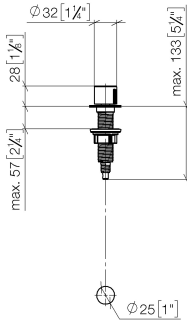

**Strainer waste with control handle - Matte Black**

ELIO

10 712 970

- control for single basin
- including adapter for Bowden cable

Fits ELIO, ENO, MEM, META SQUARE, SYNC and TARA ULTRA

Fits: ELIO, MEM, ENO, SYNC, TARA ULTRA, META SQUARE

	Matte Black	10 712 970-33
	Chrome	10 712 970-00
	Brushed Platinum	10 712 970-06
	Platinum	10 712 970-08
	Durabross (23kt Gold)	10 712 970-09
	Dark Chrome	10 712 970-19
	Brushed Durabross (23kt Gold)	10 712 970-28
	Brushed Champagne (22kt Gold)	10 712 970-46
	Champagne (22kt Gold)	10 712 970-47
	Brushed Chrome	10 712 970-93
	Brushed Dark Platinum	10 712 970-99

10 712 970

mm [inches]

10 712 970

Parts for other finishes can be found here: [Chrome](#)

Spare parts list

No.	Item Number	Name	Quantity used	Delivery time
1	09 20 97 030-33	handle	1	2
2	90 12 12 002 00 90	fixing cap	1	2
3	09 27 87 011-33	rosette	1	2
4	09 14 10 042 90	seal	1	2
5	09 29 06 087-33	spindle	1	-
Spare part can no longer be ordered, please order the replacement item				
6	04 30 01 029 00 90	adaptor	1	2
7	09 24 03 175 90	adaptor	1	2
8	09 11 10 073-07	connection	1	30
9	09 11 10 074-07	connection	1	30
10	09 11 10 079-07	connection	1	30
11	09 30 11 087 90	disc	1	2
12	09 23 30 024-07	nut	1	30